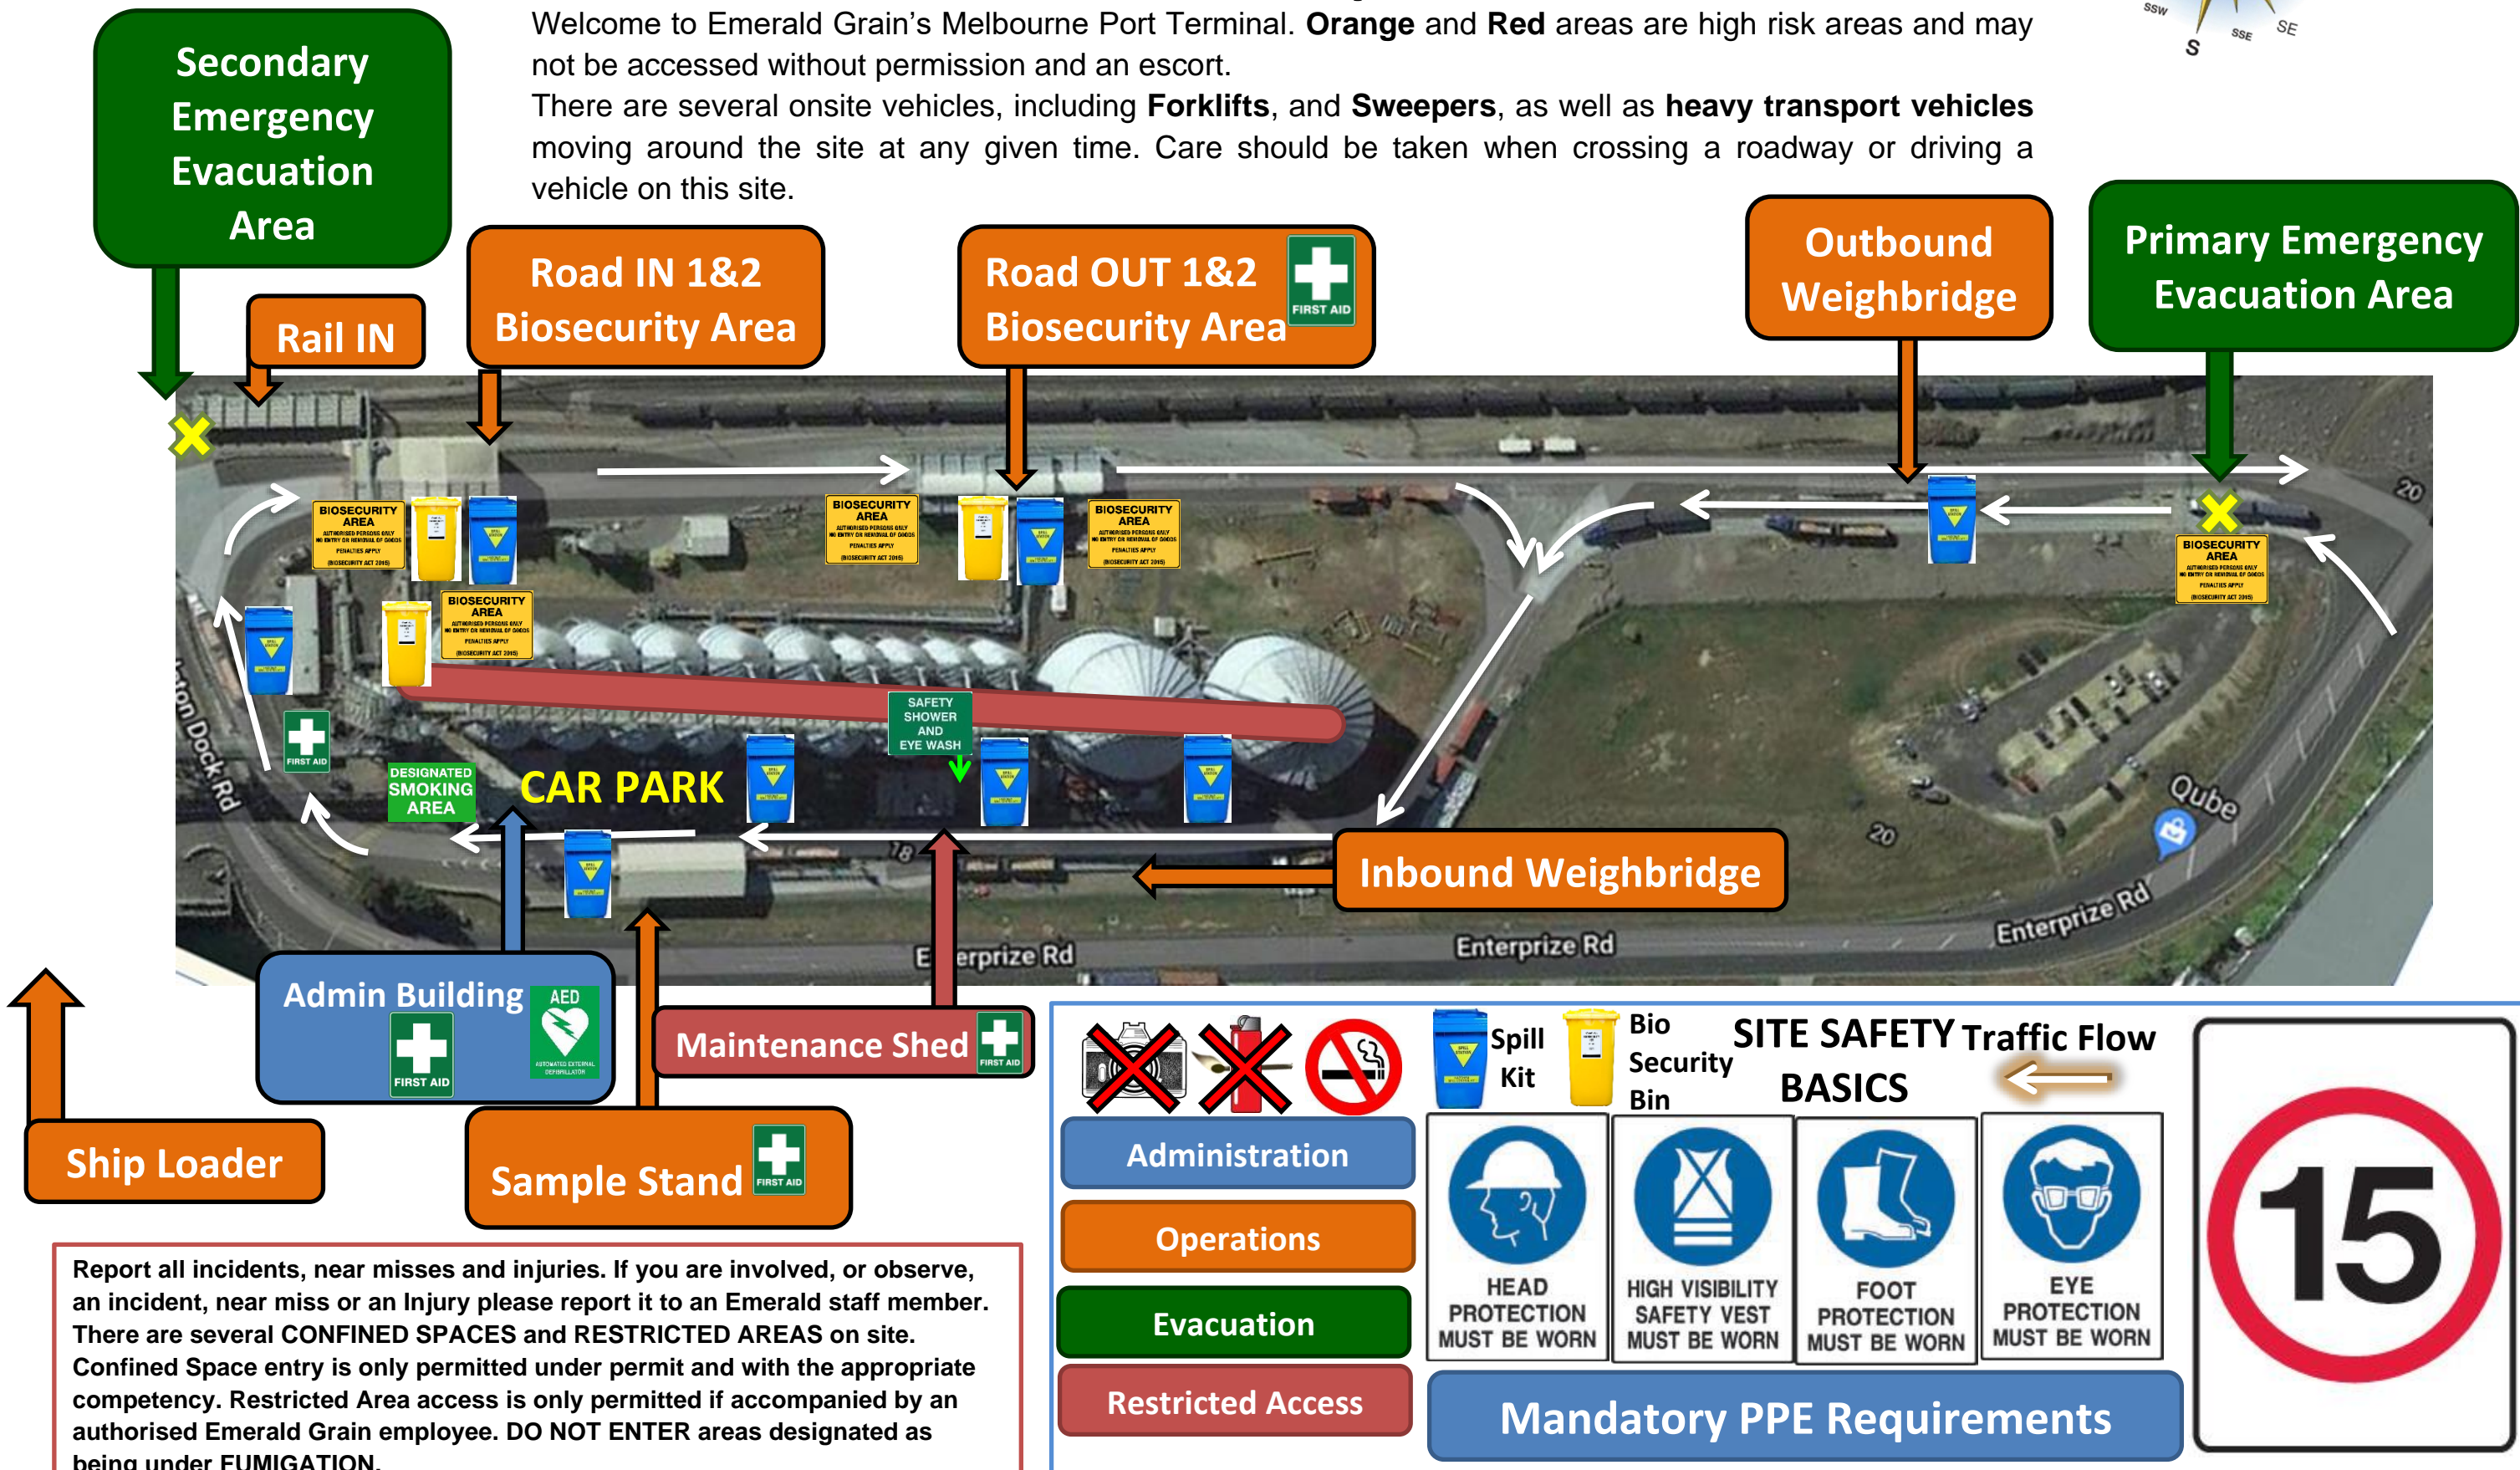

Melbourne Port Terminal

Site Map

Welcome to Emerald Grain's Melbourne Port Terminal. **Orange** and **Red** areas are high risk areas and may not be accessed without permission and an escort.

There are several onsite vehicles, including **Forklifts**, and **Sweepers**, as well as **heavy transport vehicles** moving around the site at any given time. Care should be taken when crossing a roadway or driving a vehicle on this site.

Report all incidents, near misses and injuries. If you are involved, or observe, an incident, near miss or an Injury please report it to an Emerald staff member. There are several **CONFINED SPACES** and **RESTRICTED AREAS** on site. Confined Space entry is only permitted under permit and with the appropriate competency. Restricted Area access is only permitted if accompanied by an authorised Emerald Grain employee. **DO NOT ENTER** areas designated as being under **FUMIGATION**. Smoking is permitted **ONLY** in the designated smoking area

SITE SAFETY Traffic Flow BASICS

Administration
Operations
Evacuation
Restricted Access

Mandatory PPE Requirements
 HEAD PROTECTION MUST BE WORN
 HIGH VISIBILITY SAFETY VEST MUST BE WORN
 FOOT PROTECTION MUST BE WORN
 EYE PROTECTION MUST BE WORN